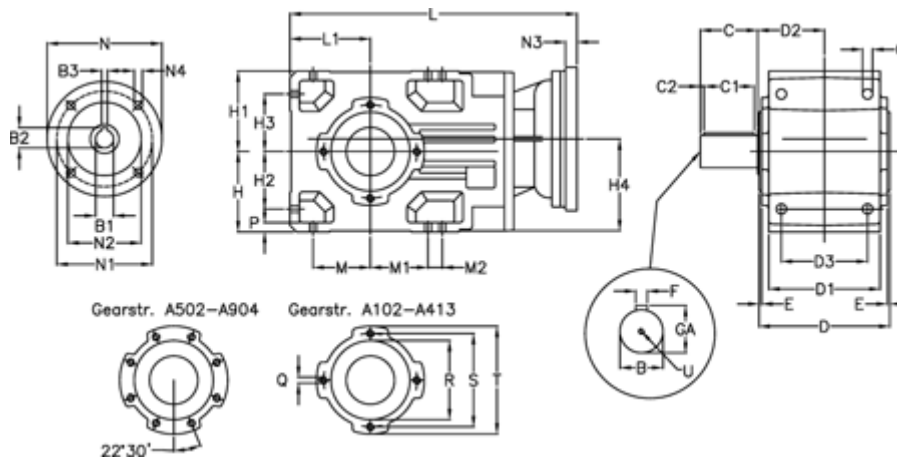

Article number: 29600201201240
 Description: Bevel helical gearbox
 A202UR-12-P100B5

Measures

B = 30	D1 = 110	H1 = 80	M2 = 0	Q = M8x15
B1 = 28	D2 = 73.0	H2 = 60	N = 250	R = 95
B2 = 31.3	D3 = 90	H3 = 60	N1 = 215	S = 115
B3 = 8	Description = A202UR-xx-P100 B5	H4 = 93.0	N2 = 180	T = 140
C = 60	E = 3.0	L = 335.5	N3 = -	U = M10x22
C1 = 50	F = 10	L1 = 80	N4 = M12x16	
C2 = 5.0	GA = 33	M = 60	O = 9.5	
D = 136	H = 80	M1 = 60	P = 9	